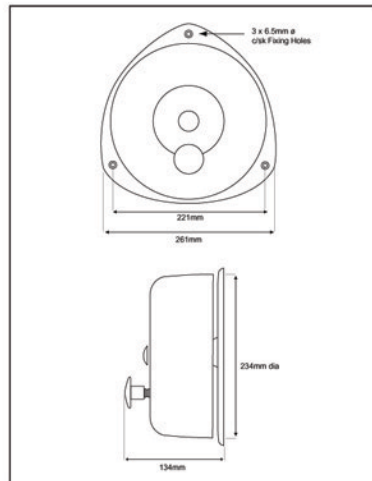

ROTARY HAND BELL

Code No:

AB8-MANUAL

dB 90

FIRE

Kg 2.0