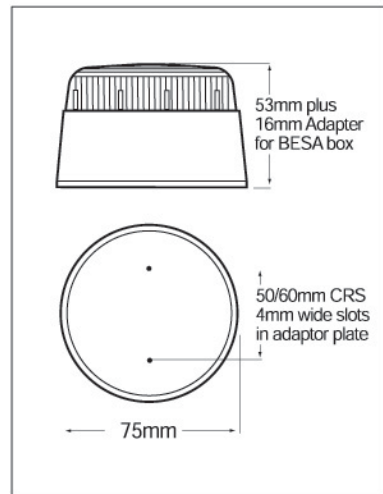

XENON BEACONS

Code No:	Voltage:	Light Source:	Current:
X75-24	24v Dc ---	Xenon 0.3J	40mA
X75-115	115v Ac ~	Xenon 1.0J	35mA
X75-230	230v Ac ~	Xenon 1.0J	20mA

01

02

03

04

05

f.p.m. 60

C -20+40

IP 65

50/60 Hz

Fire

Kg 0.13