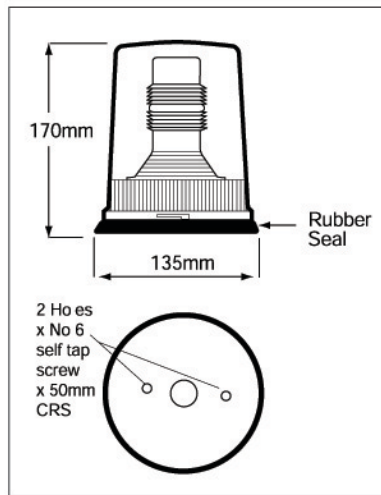

## XENON BEACONS

Code No:	Voltage:	Light Source:	Current:
X88-75	12/24v Dc ---	Xenon 10 J / 7.5 J	1.45/0.7 A
X88-89	24v Ac ~	Xenon 10 J / 7.5 J	0.72 A
X88-78	115v Ac ~	Xenon 10 J / 7.5 J	0.10 A
X88-79	230v Ac ~	Xenon 10 J / 7.5 J	0.06 A

¥ Pre-set at 24v Dc

⚙️ f.p.m.60x90

🌡️ C -25+66

IP 65

~ 50/60 Hz

**Kg** 0.65