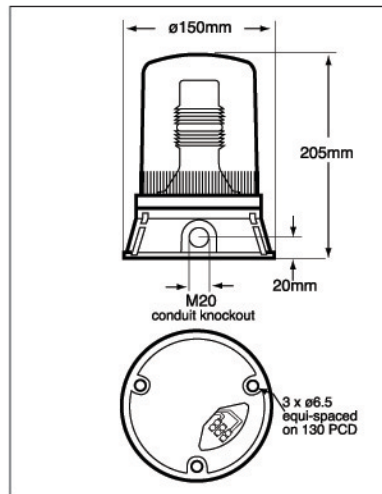

XENON BEACONS

Code No:	Voltage:	Light Source:	Current:
X401-18 •	12/24v Dc ---	Xenon 10 J / 7.5 J	1.45/0.7 A
X400-88	24v Ac ~	Xenon 10 J / 7.5 J	0.72 A
X400-89 #	48v Ac ~	Xenon 7 J / 5.0 J	0.37 A
X400-21	115v Ac ~	Xenon 10 J / 7.5 J	0.10 A
X400-22	230v Ac ~	Xenon 10 J / 7.5 J	0.06 A

¥ Pre-set at 24v Dc

Ambient Temperature Range -25°C to +35°C

01 02 03 04 05

⚙️ f.p.m. 60x90

🌡️ C -25+66

IP 65

📡 50/60 Hz

Kg 0.82