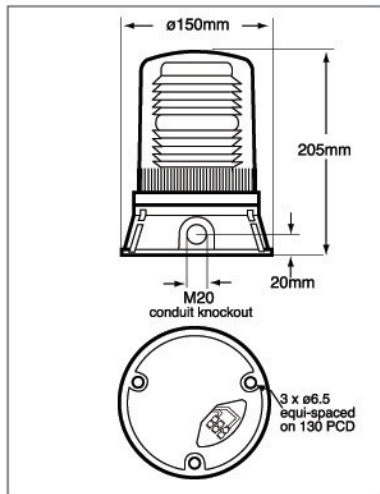

XENON BEACONS EXTRA HIGH OUTPUT

Code No:	Voltage:	Light Source:	Current:
X501-18 †	12v/24v Dc ---	Xenon 24J / 18J	2.3/1.3 A
X500-21	115v Ac ~	Xenon 24J / 18J	0.65 A
X500-22	230v Ac ~	Xenon 24J / 18J	0.40 A

† Pre-set at 24v Dc

01 02 03 04 05

⚙️ f.p.m. 60x90

🌡️ C -20+35

IP 65

Kg 1.25