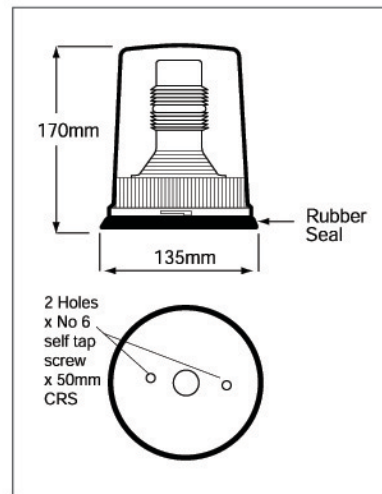

FLASHING FILAMENT SF

Code No:	Voltage:	Light Source:	Current:
FF98-37	12v Dc ---	Ba15d x 21w	1.75 A
FF98-39	24v Dc ---	Ba15d x 21w	0.88 A

Conforms to civil aviation authority \odot AP 168 \odot requirements for vehicle warning lights when fitted with an amber lens

01 02 03 04 05

 f.p.m. 60

 C -25+40

IP 65

Kg 0.65