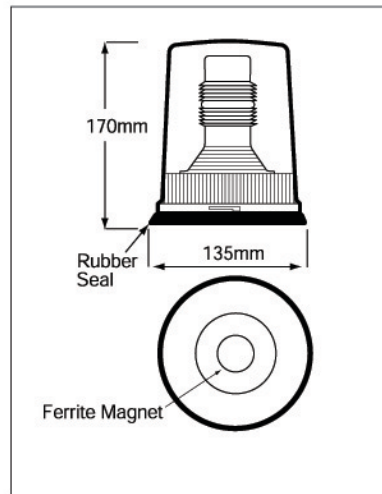

## XENON MB

Code No:	Voltage:	Light Source:	Current:
X88-72 ¥	12/24v Dc ---	Xenon 10J / 7.5J	1.40/0.7 A

¥

01

02

03

04

05

⚙️ f.p.m.60x120

🌡️ C -25+40

IP 65

Kg 1.10