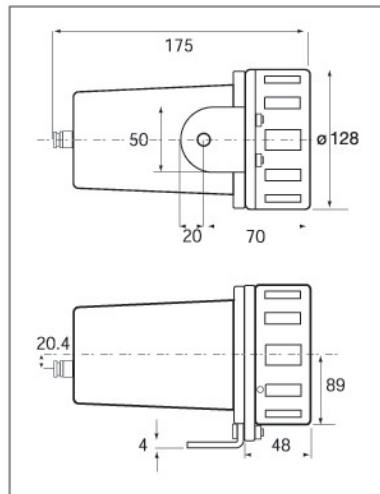

AUDIBLE SIREN Mechanical

Code No:	Voltage:	Frequency:	Current:
AS300M-24	24v Dc --	1500Hz	1.8 A
AS300M-115	115v Ac ~	1500 Hz	2.0 A
AS300M-230	230v Ac ~	1500Hz	1.0 A

∞ On15 Off 2
MINUTES MAX

dB 122

°C -25+45

IP 55

50/60 Hz

Kg 1.9